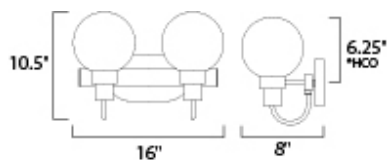

\*height from center of outlet to the top of the fixture

**MEASUREMENTS**

DIMENSION : 16" W x 10.5" H x 8" Ext  
 BACK PLATE : 7.88" W x 4.65" H x 6.25" HCO  
 HANGING WEIGHT : 3.79 lb

**LAMPING**

INPUT VOLTAGE : 120V  
 BULB : 2 x 60W Incandescent E12 Candelabra , 120W Total  
 BULB INCLUDED : (Not Included)  
 DIMMABLE : Yes